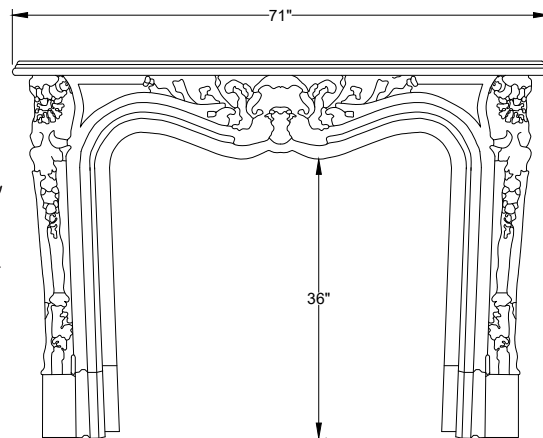

FRENCH BAROQUE

The French Baroque features highly ornamented legs that flow into the heavily ornamented lintel. This particular model is available in cast marble that is hand polished to attain slight sheen.