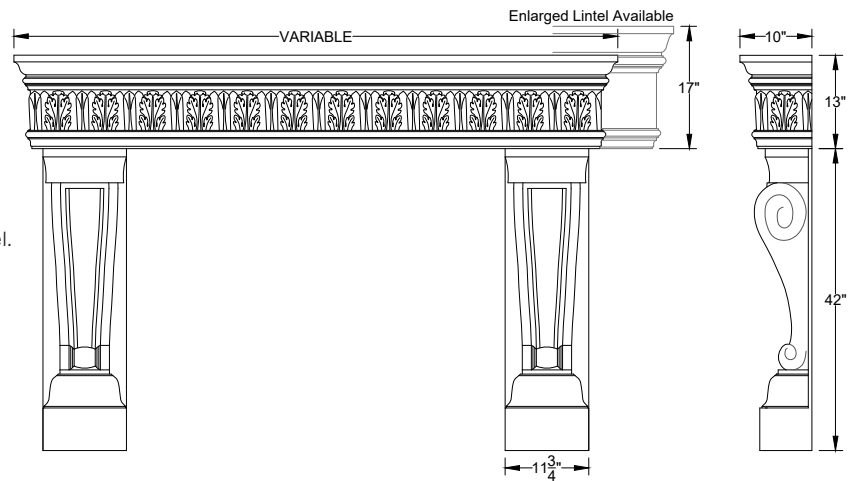

VENICE

The Venice features curved legs with a decorative lintel. The lintel and legs are both available plain or with acanthus leaf ornament.