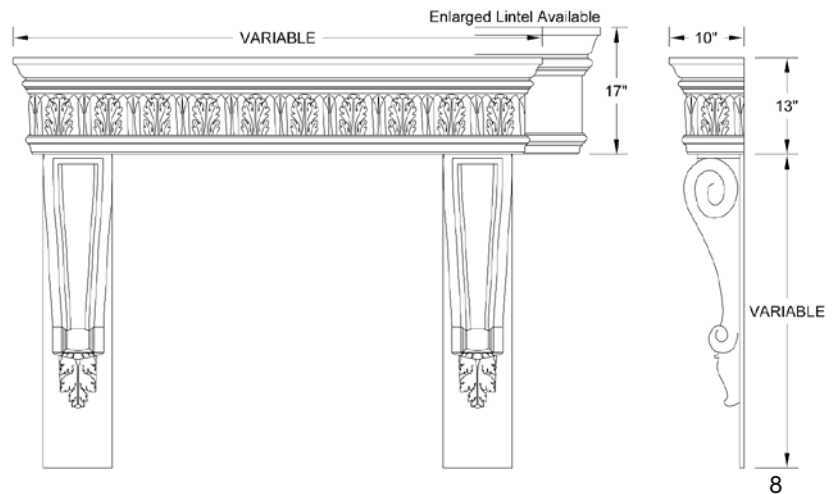

Buffalo Architectural Casting