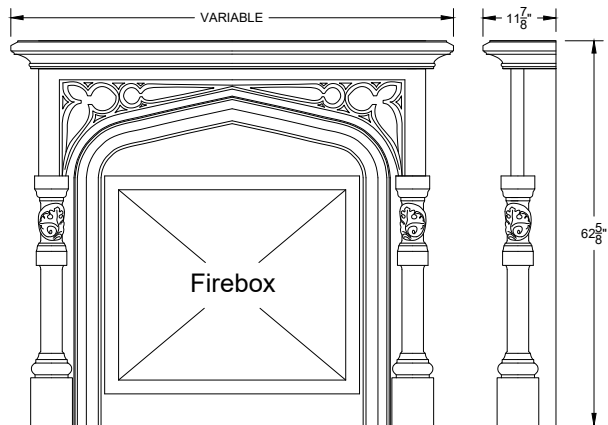

Lorem ipsum

ABBEY

The Abbey captures the Gothic Style featuring a Gothic arch and tracery embellishing the spandrels. (pictured above with a carved frieze, fillers and hearth)