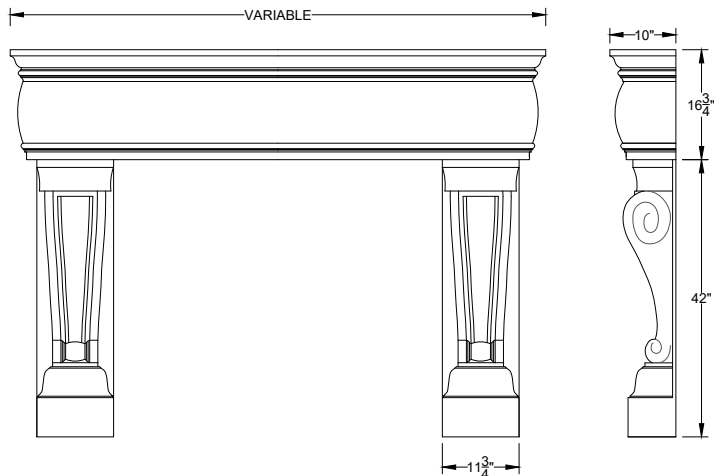

Buffalo Architectural Casting

MILAN

The Milan features ornate leaf legs with the option of this beautiful Floral Italian ornament adorning the lintel.

PALMET

The Palmet highlights sculptural legs and rounded edges.
 (Pictured above with optional fillers)