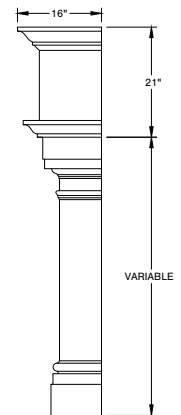

CLUB

The Club is a grand addition to any room. Its height can be over 6 feet and it features an extra large lintel. Pictured above with optional fillers.

DANIELLE

The Danielle features two beautiful curved legs that support a stylized lintel.
 (Pictured above with optional ornamental filler, tiles and raised hearth)