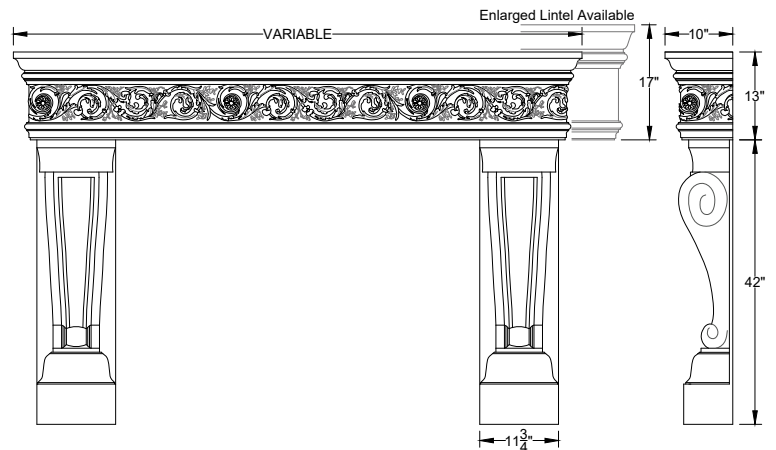

ELAINA

The Elaina features an acanthus leaf lintel with corbeled scroll legs.

Buffalo Architectural Casting

FLORENCIA

The Florencia features curved legs with an intricate and beautiful floral ornamentation on the lintel. This mantel is also available without the Floral Italian Ornament. (Pictured above with optional fillers and hearth)