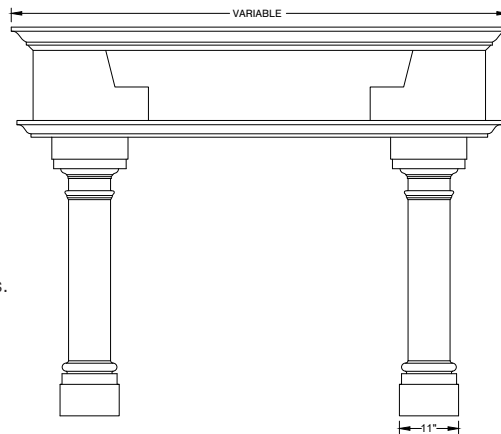

CLUB

The Club is a grand addition to any room. Its height can be over 6 feet and it features an extra large lintel. Pictured above with optional fillers.

DANIELLE

The Danielle features two beautiful curved legs that support a stylized lintel.
 (Pictured above with optional ornamental filler, tiles and raised hearth)