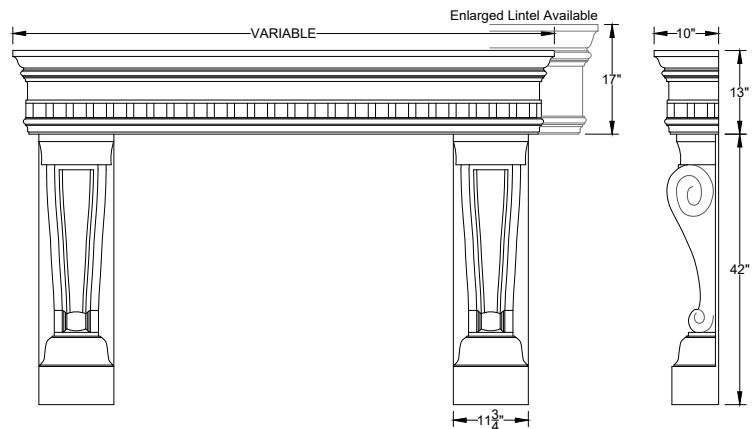

CLUB

The Club is a grand addition to any room. Its height can be over 6 feet and it features an extra large lintel. Pictured above with optional fillers.

DANIELLE

The Danielle features two beautiful curved legs that support a stylized lintel.
 (Pictured above with optional ornamental filler, tiles and raised hearth)