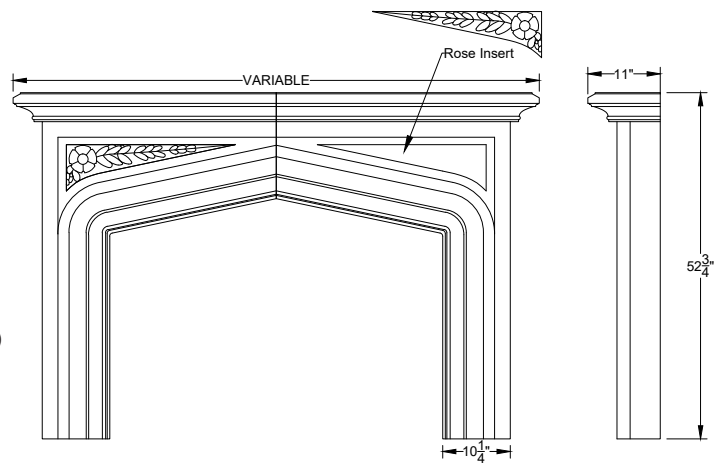

Buffalo Architectural Casting

ROSEWOOD

The Rosewood features scrolled legs with a decorative floral lintel.
 (Pictured above with optional fillers and overmantel)

ROMAN

The Roman features straight legs with the option of two ornamental brackets and a simply ornamented lintel. (Pictured above with optional fillers)

TOLEDO

The Toledo is a very simple mantel that features bold legs with clean lines.
 (Pictured above with optional fillers, hearth and overmantel)

TUDOR

The Tudor features beautiful fluidity from the legs to the lintel and with the rose ornament added, the depth and beauty intensifies. This mantel is available plain or with the added rose ornament. (Pictured above with optional hearth)