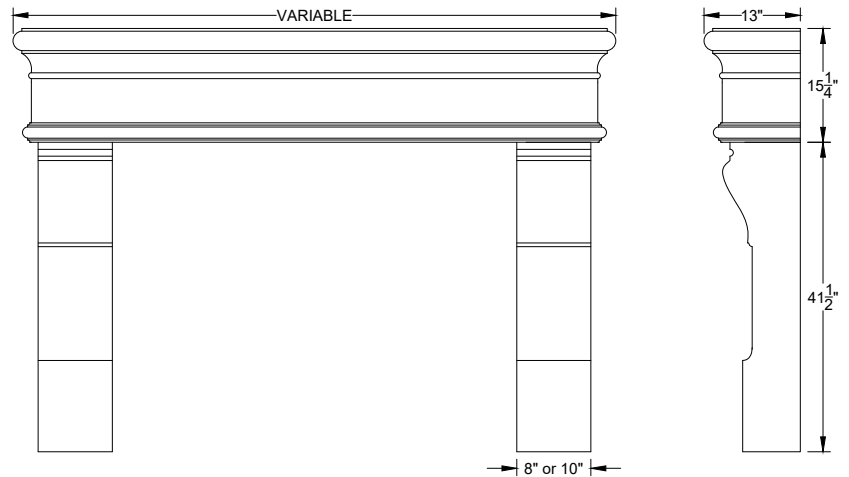

CLUB

The Club is a grand addition to any room. Its height can be over 6 feet and it features an extra large lintel. Pictured above with optional fillers.

DANIELLE

The Danielle features two beautiful curved legs that support a stylized lintel.
 (Pictured above with optional ornamental filler, tiles and raised hearth)