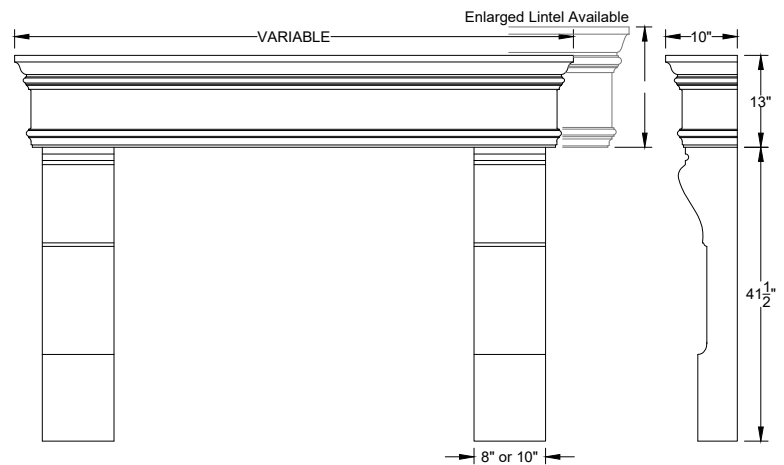

TOLEDO

The Toledo is a very simple mantel that features bold legs with clean lines.
(Pictured above with optional fillers, hearth and overmantel)