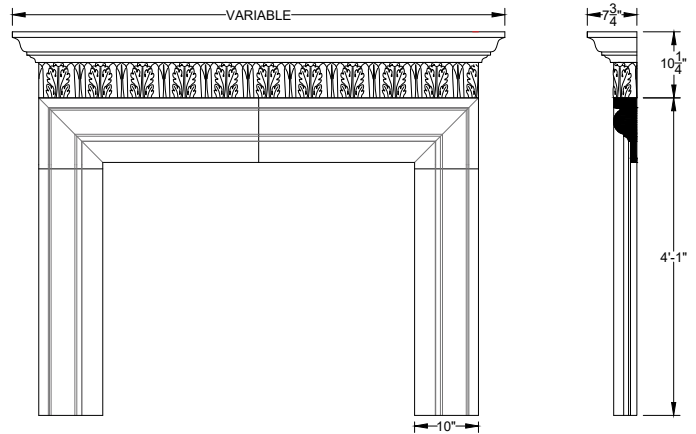

Buffalo Architectural Casting