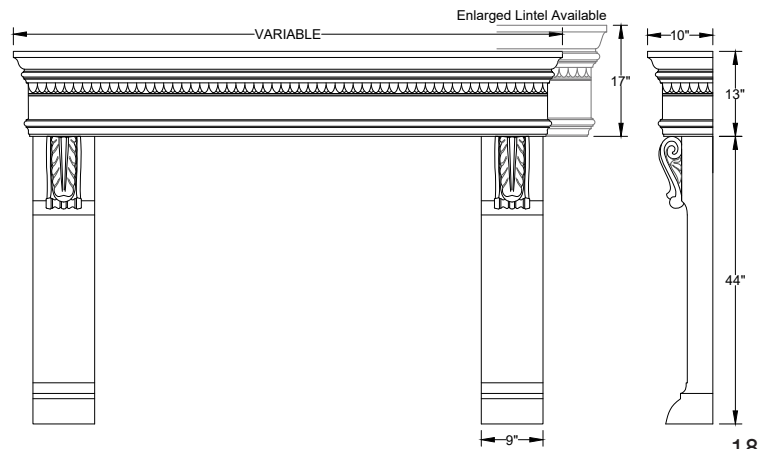

Buffalo Architectural Casting

ROSEWOOD

The Rosewood features scrolled legs with a decorative floral lintel.
 (Pictured above with optional fillers and overmantel)

ROMAN

The Roman features straight legs with the option of two ornamental brackets and a simply ornamented lintel. (Pictured above with optional fillers)