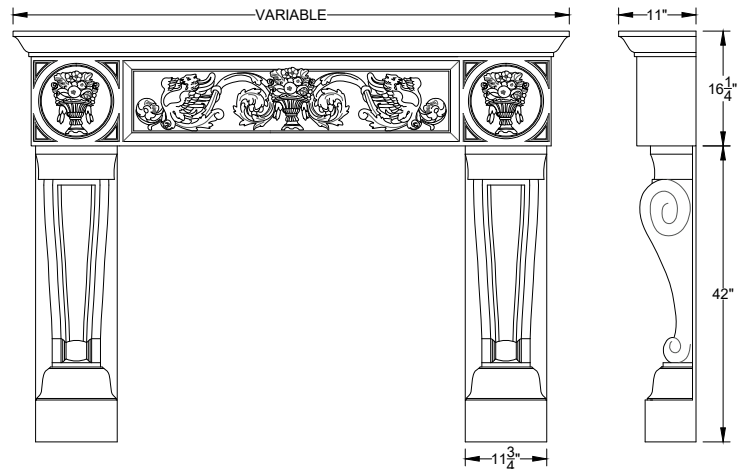

ROSEWOOD

The Rosewood features scrolled legs with a decorative floral lintel.
(Pictured above with optional fillers and overmantel)